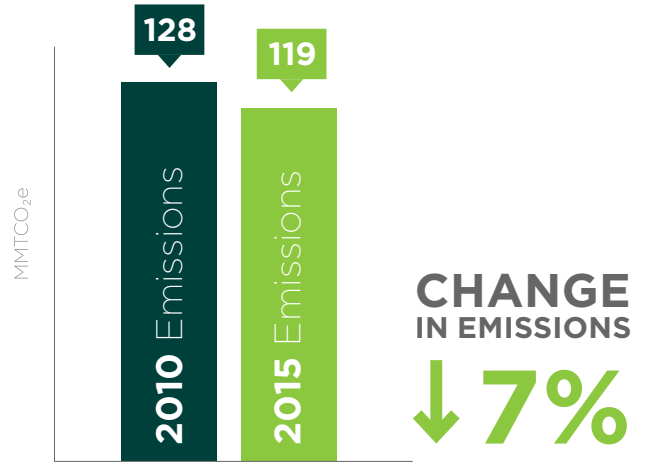

PER CAPITA EMISSIONS