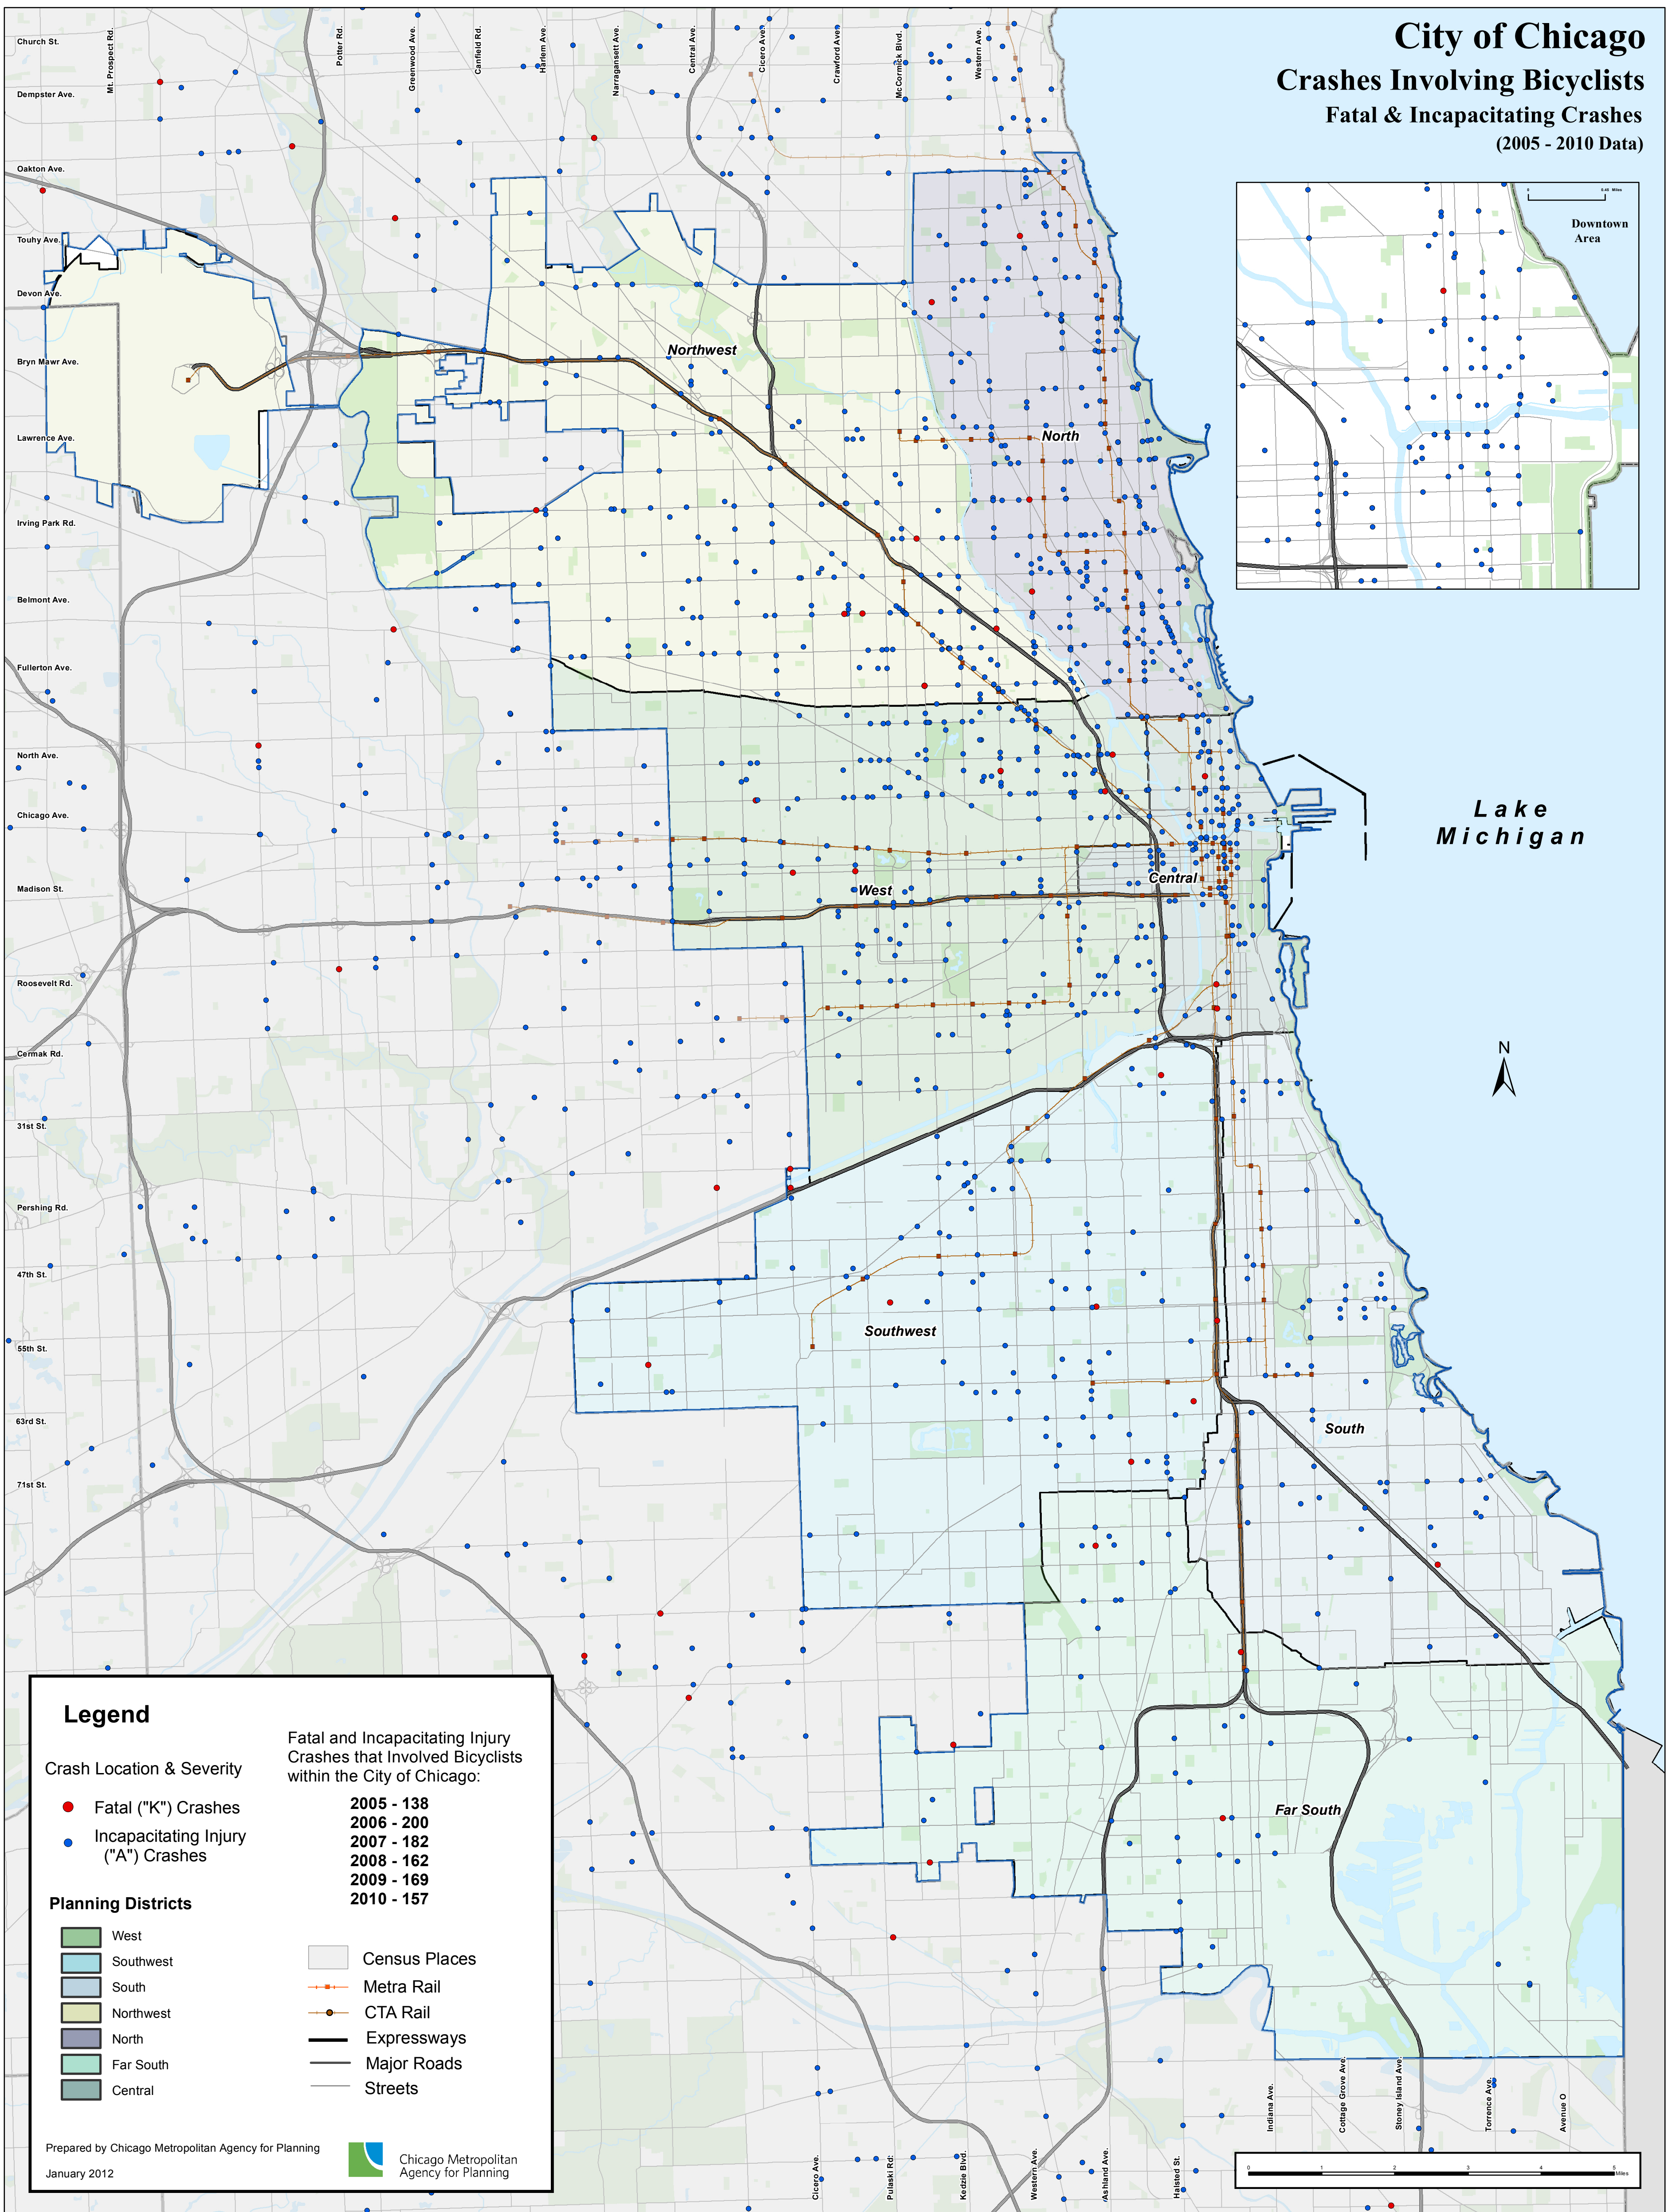

# City of Chicago Crashes Involving Bicyclists Fatal & Incapacitating Crashes (2005 - 2010 Data)

## Legend

**Crash Location & Severity**

- Fatal ("K") Crashes
- Incapacitating Injury ("A") Crashes

Fatal and Incapacitating Injury Crashes that Involved Bicyclists within the City of Chicago:

2005 - 138
2006 - 200
2007 - 182
2008 - 162
2009 - 169
2010 - 157

### Planning Districts

- West
- Southwest
- South
- Northwest
- North
- Far South
- Central

- Census Places
- Metra Rail
- CTA Rail
- Expressways
- Major Roads
- Streets

Prepared by Chicago Metropolitan Agency for Planning  
January 2012