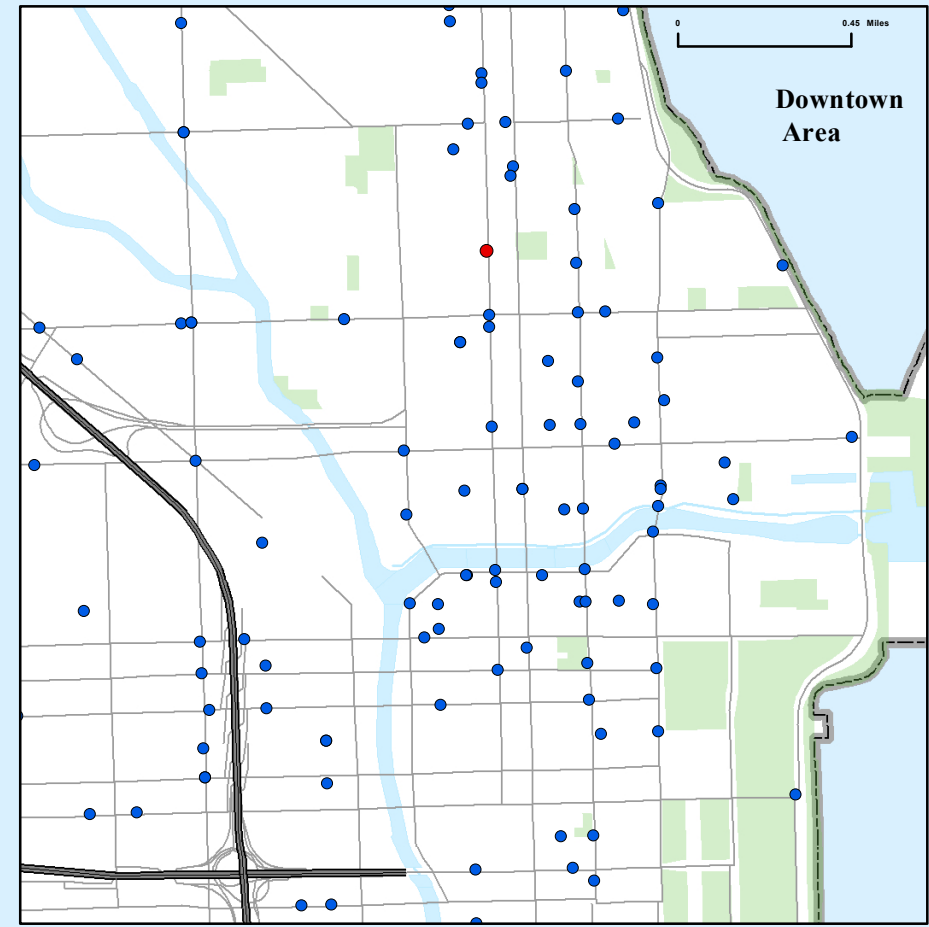

# City of Chicago Crashes Involving Bicyclists Fatal & Incapacitating Crashes (2005 - 2010 Data)

## Legend

**Crash Location & Severity**

- Fatal ("K") Crashes
- Incapacitating Injury ("A") Crashes

Fatal and Incapacitating Injury Crashes that Involved Bicyclists within the City of Chicago:

2005 - 138
2006 - 200
2007 - 182
2008 - 162
2009 - 169
2010 - 157

### Planning Districts

- West
- Southwest
- South
- Northwest
- North
- Far South
- Central

- Census Places
- Metra Rail
- CTA Rail
- Expressways
- Major Roads
- Streets

Prepared by Chicago Metropolitan Agency for Planning  
January 2012